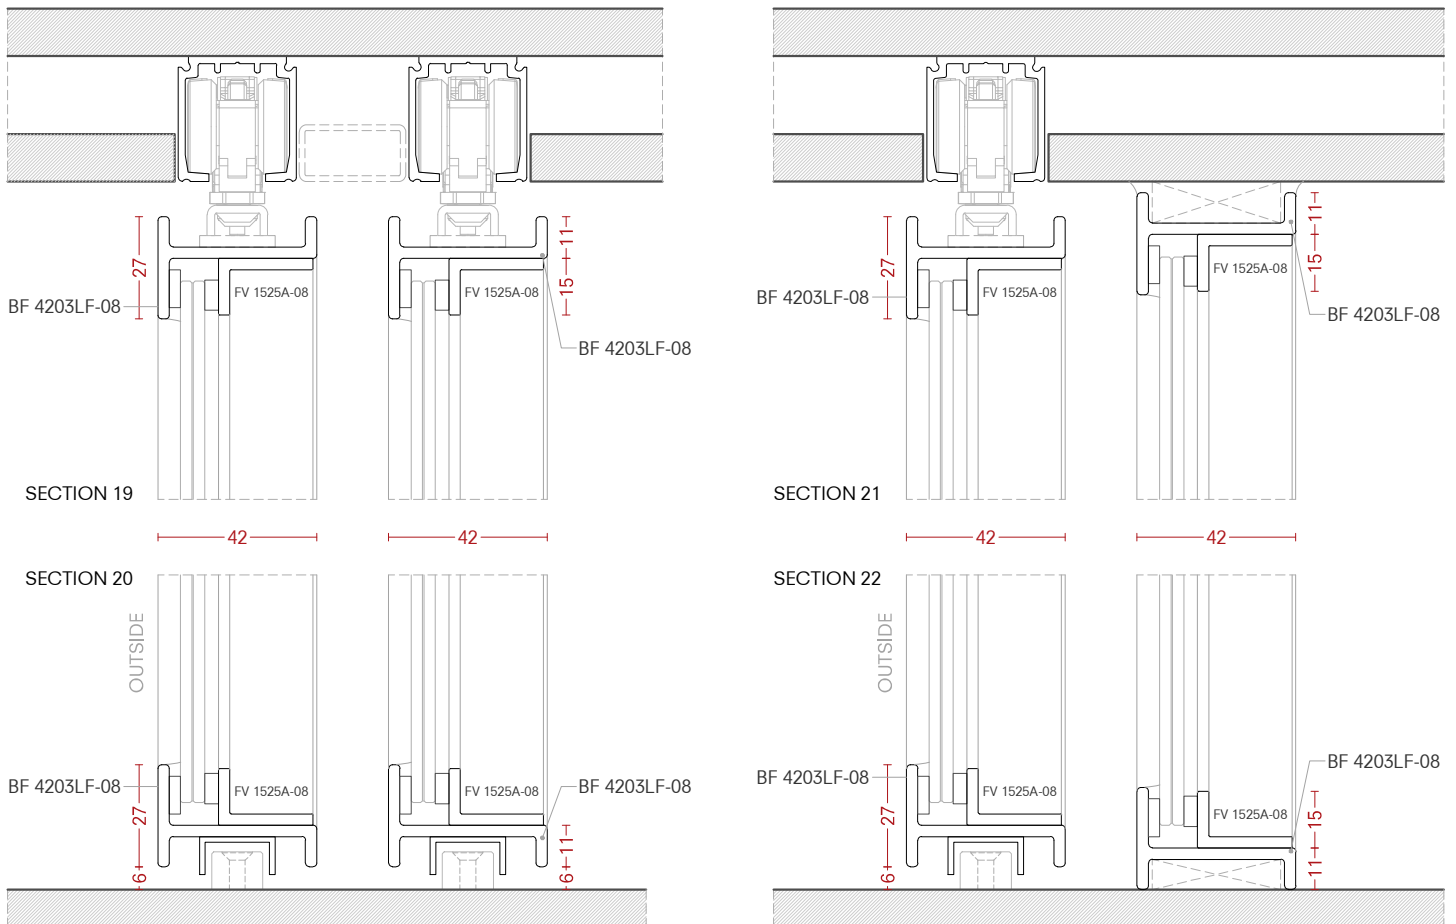

examples: sliding

scale 1:2

examples: sliding

scale 1:2

examples: sliding

scale 1:2

OFFICIAL PARTNER OF OTTOSTUMM | mogs

METALFORM