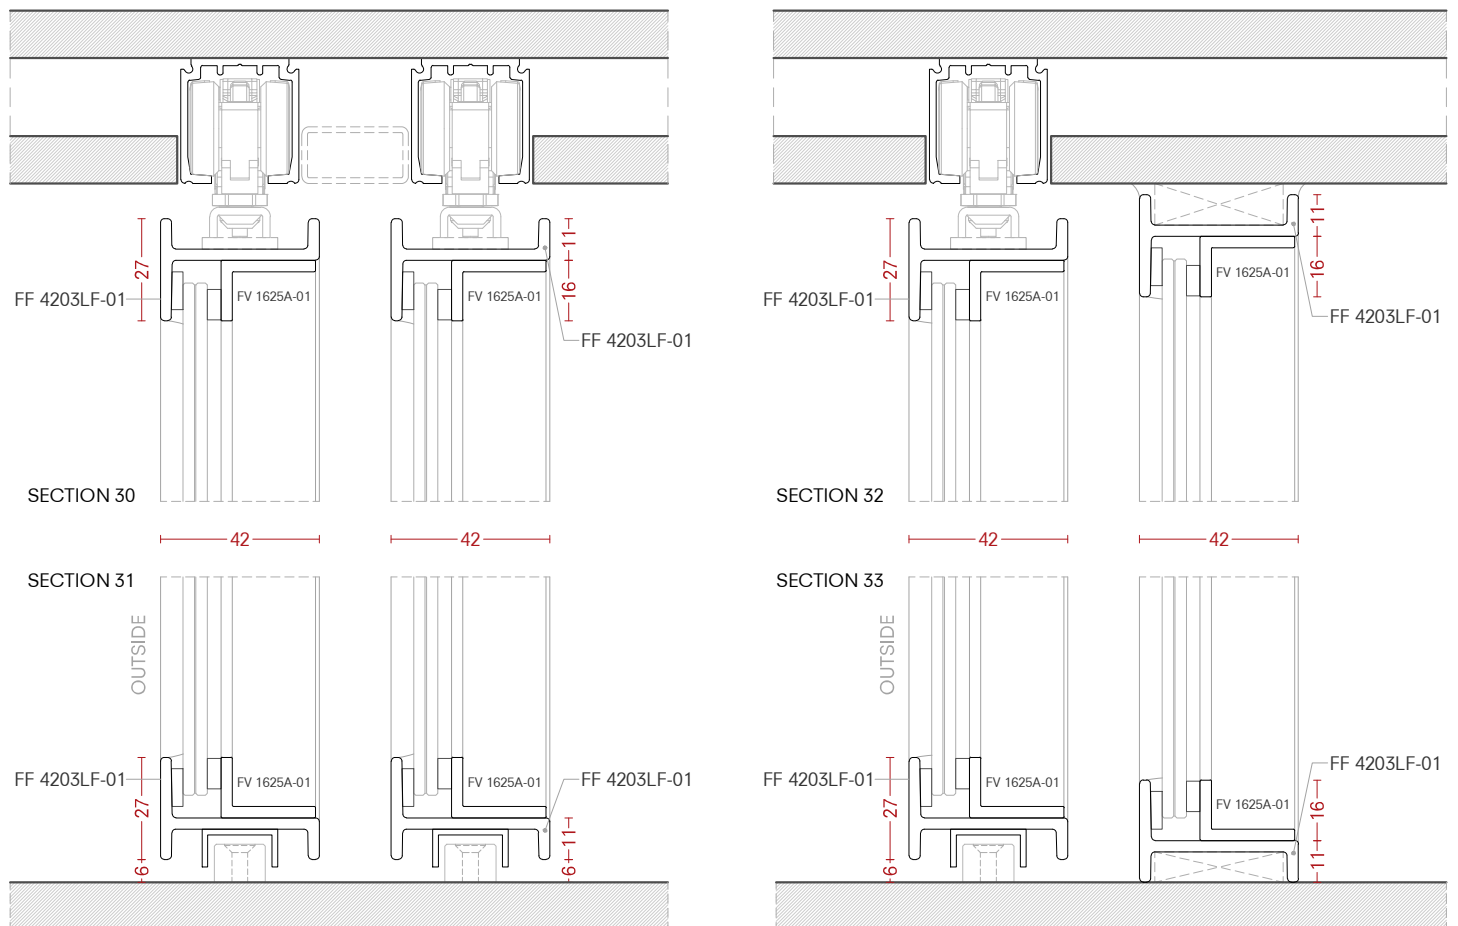

examples: sliding

scale 1:2

examples: sliding

scale 1:2

examples: sliding

scale 1:2

OFFICIAL PARTNER OF OTTOSTUMM | mogs

METALFORM