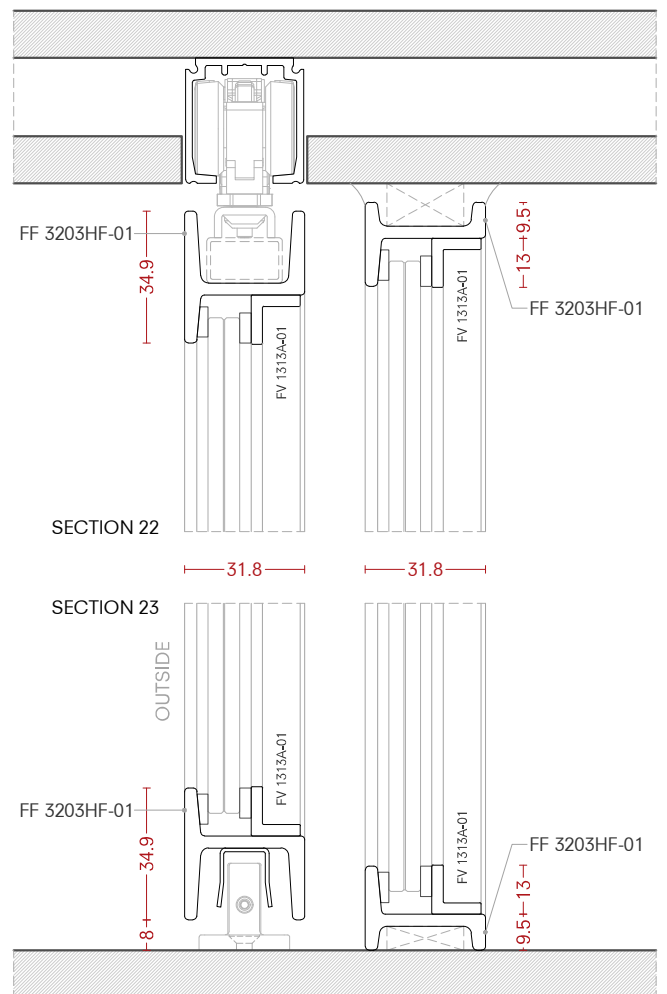

examples: sliding

scale 1:2

examples: sliding

scale 1:2

examples: sliding

scale 1:2

OFFICIAL PARTNER OF OTTOSTUMM | mogs

METALFORM