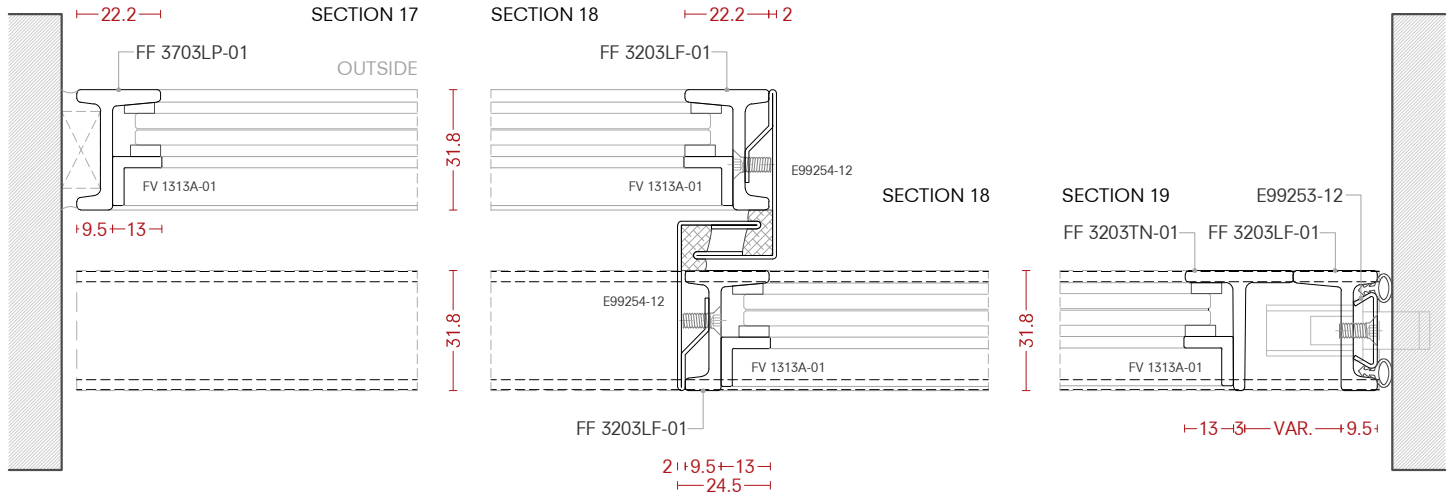

examples: sliding

scale 1:2

examples: sliding

scale 1:2

examples: sliding

scale 1:2

OFFICIAL PARTNER OF OTTOSTUMM | mogs

METALFORM