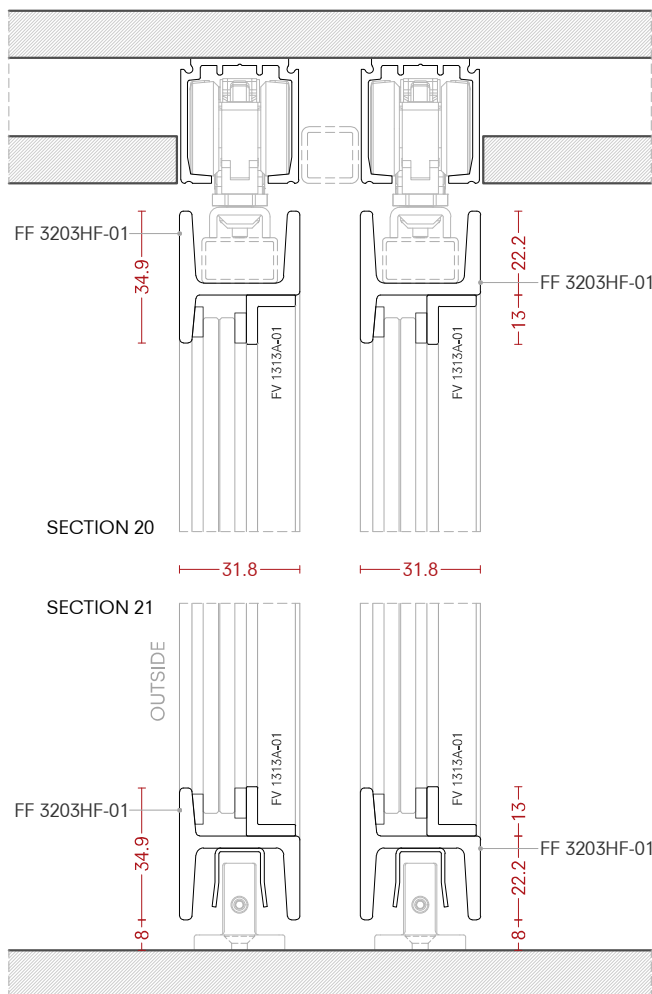

examples: sliding

scale 1:2

examples: sliding

scale 1:2

examples: sliding

scale 1:2

OFFICIAL PARTNER OF OTTOSTUMM | mogs

METALFORM