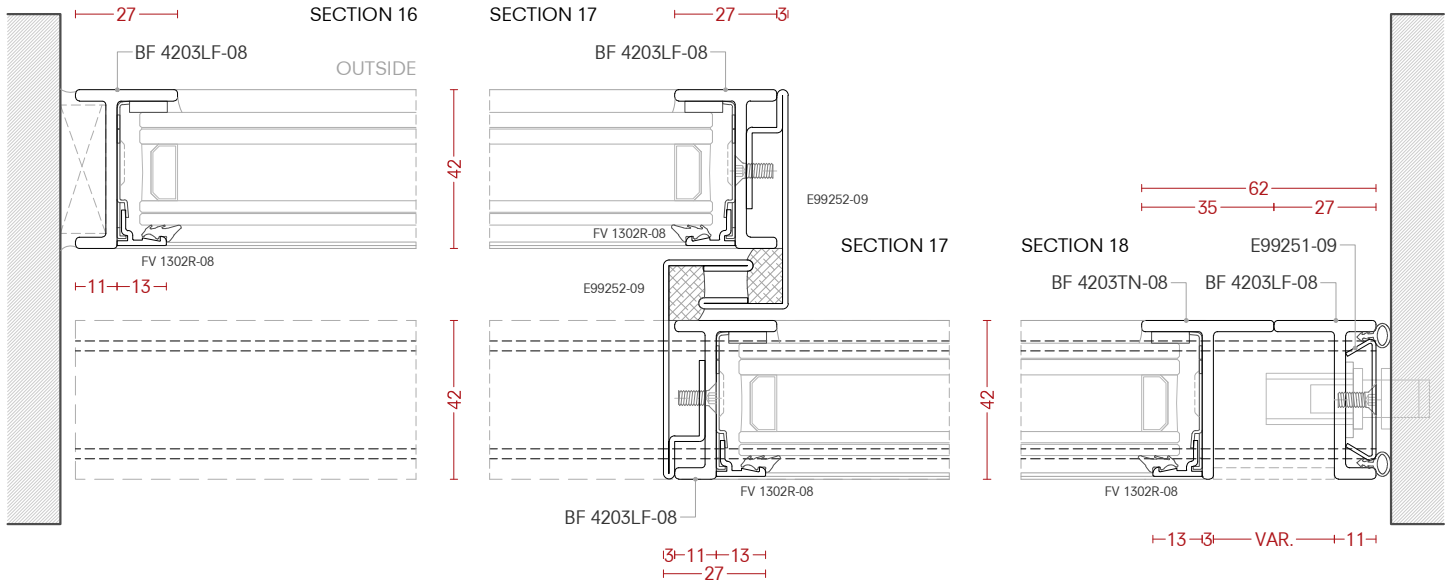

examples: sliding

scale 1:2

examples: sliding

scale 1:2

examples: sliding

scale 1:2

OFFICIAL PARTNER OF OTTOSTUMM | mogs

METALFORM